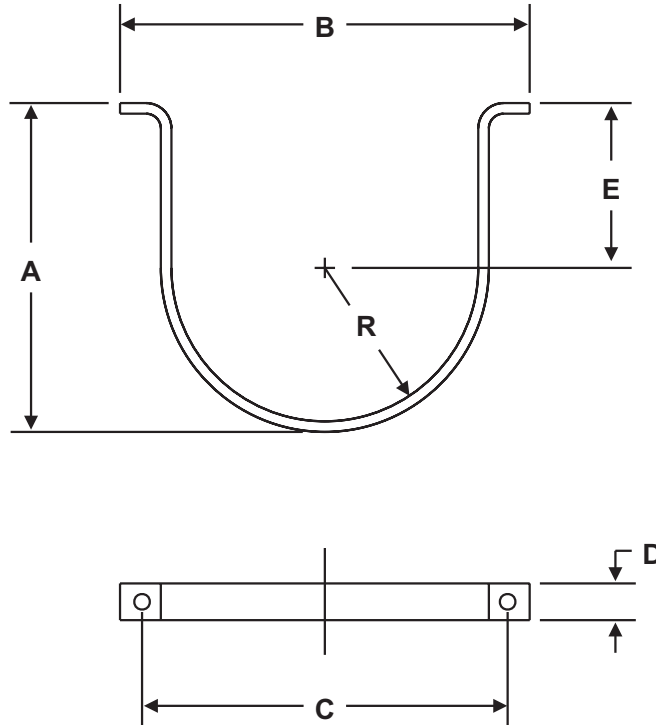

FE-13 Component Description

Single Cylinder Straps

Effective: April 2007
K-96-1220

Part Number	Cylinder Size	A	B	C	D	E	R
62669	74 lb. (33.6 kg)	5.63 in. (143 mm)	12.3 in. (312 mm)	11.1 in. (282 mm)	1.25 in. (31.8 mm)	3.75 in. (95.2 mm)	4.63 in. (118 mm)
270157	115 lb. (52.3 kg)	10 in. (254 mm)	14 in. (356 mm)	12.4 in. (315 mm)	1.75 in. (44.4 mm)	4.50 in. (114 mm)	5.31 in. (135 mm)